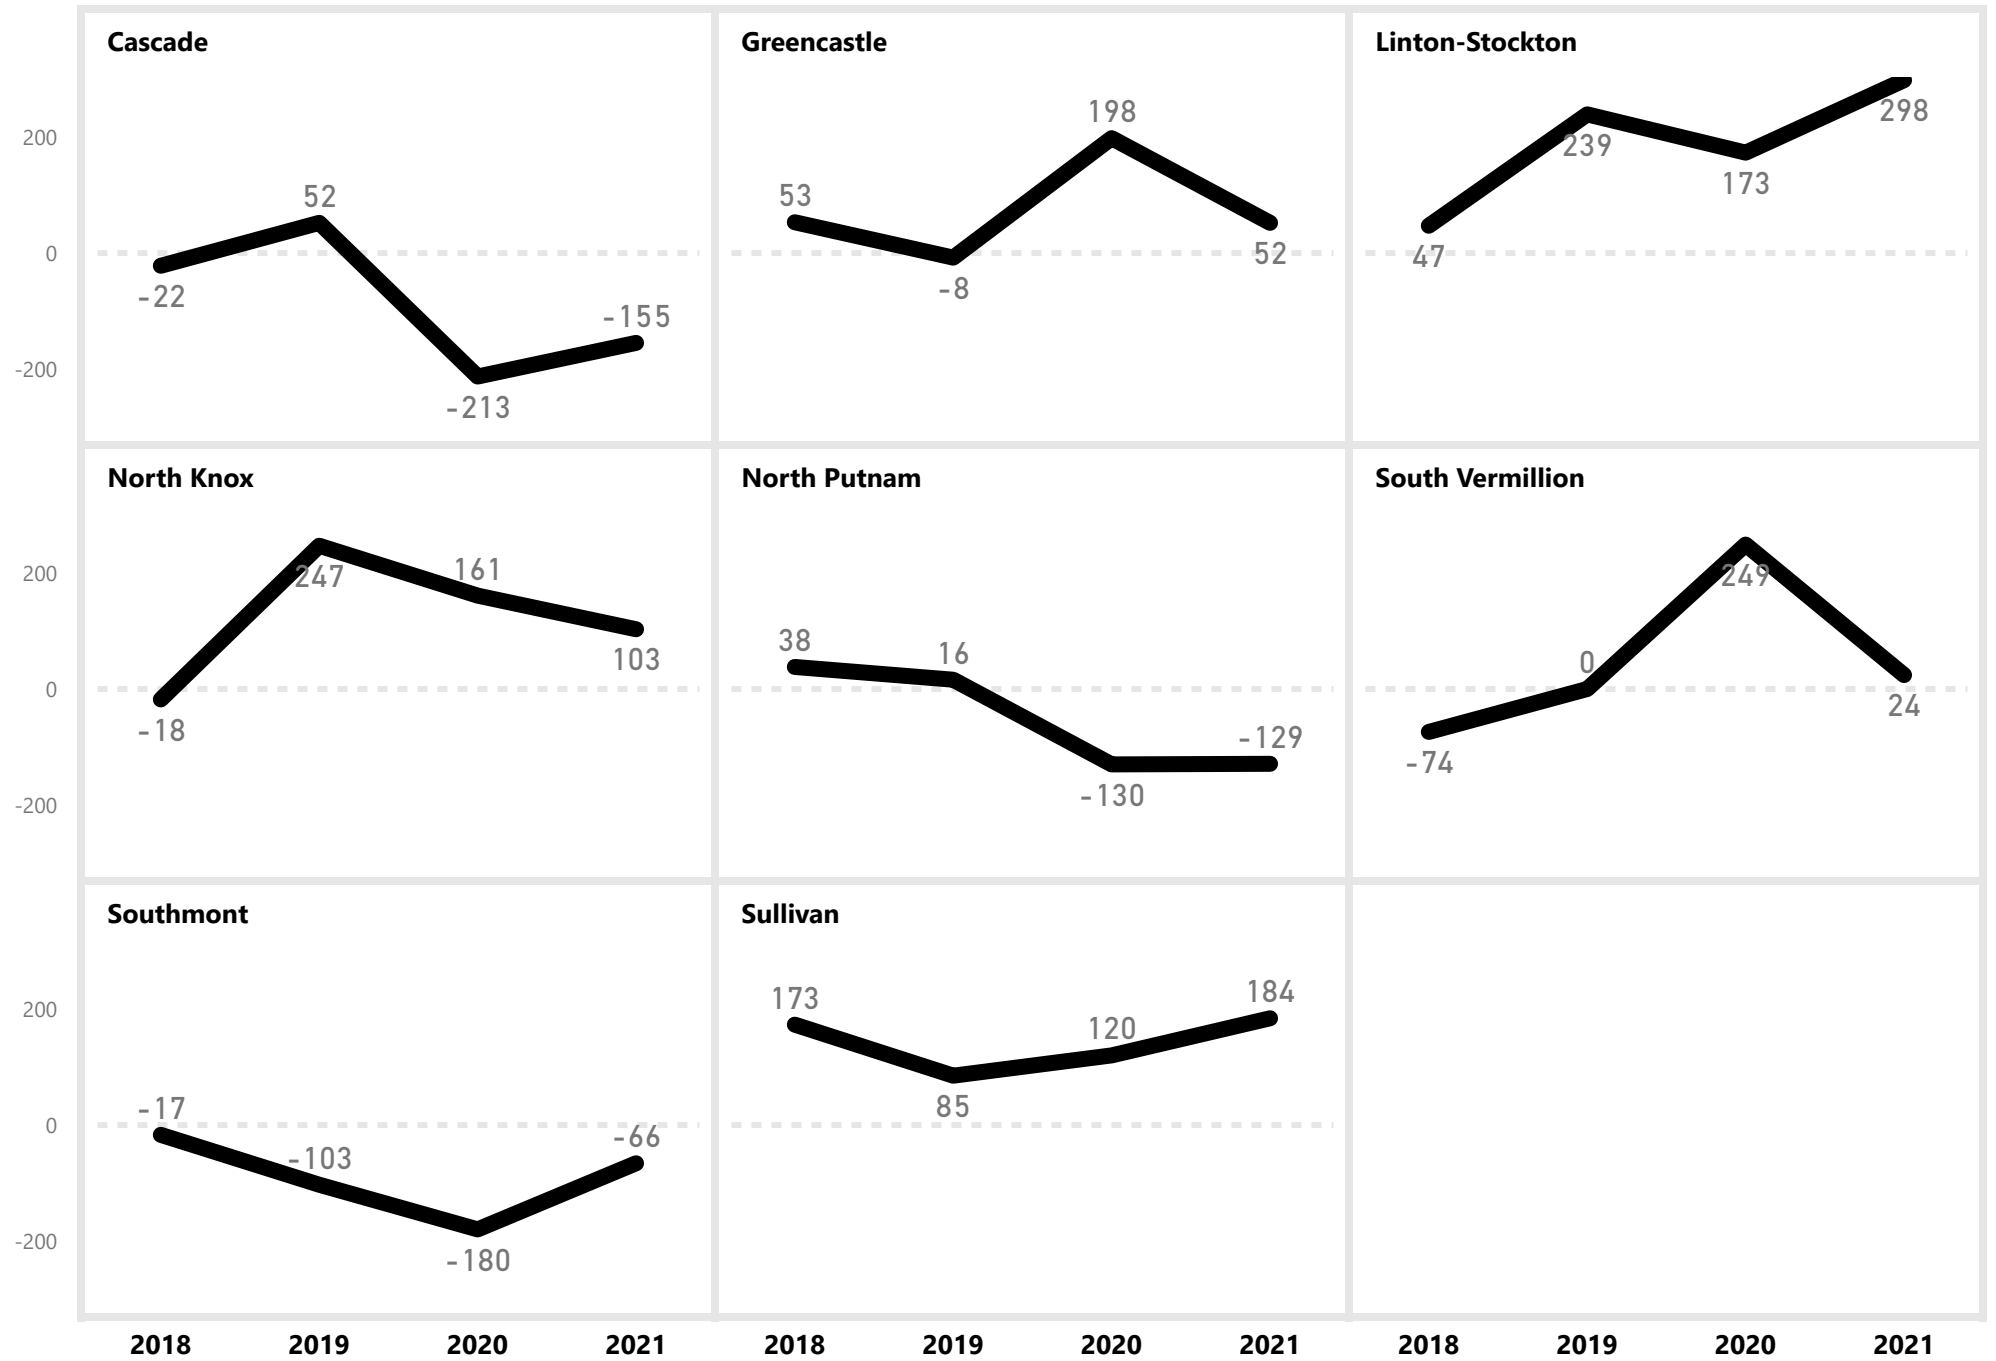

School	PTS	OPP
Linton-Stockton	1549	792
Sullivan	1379	817
North Knox	1324	831
South Vermillion	1229	1030
Greencastle	1123	828
North Putnam	943	1148
Cascade	891	1229
Southmont	742	1108
Total	9180	7783

Points Difference Last 4 Years