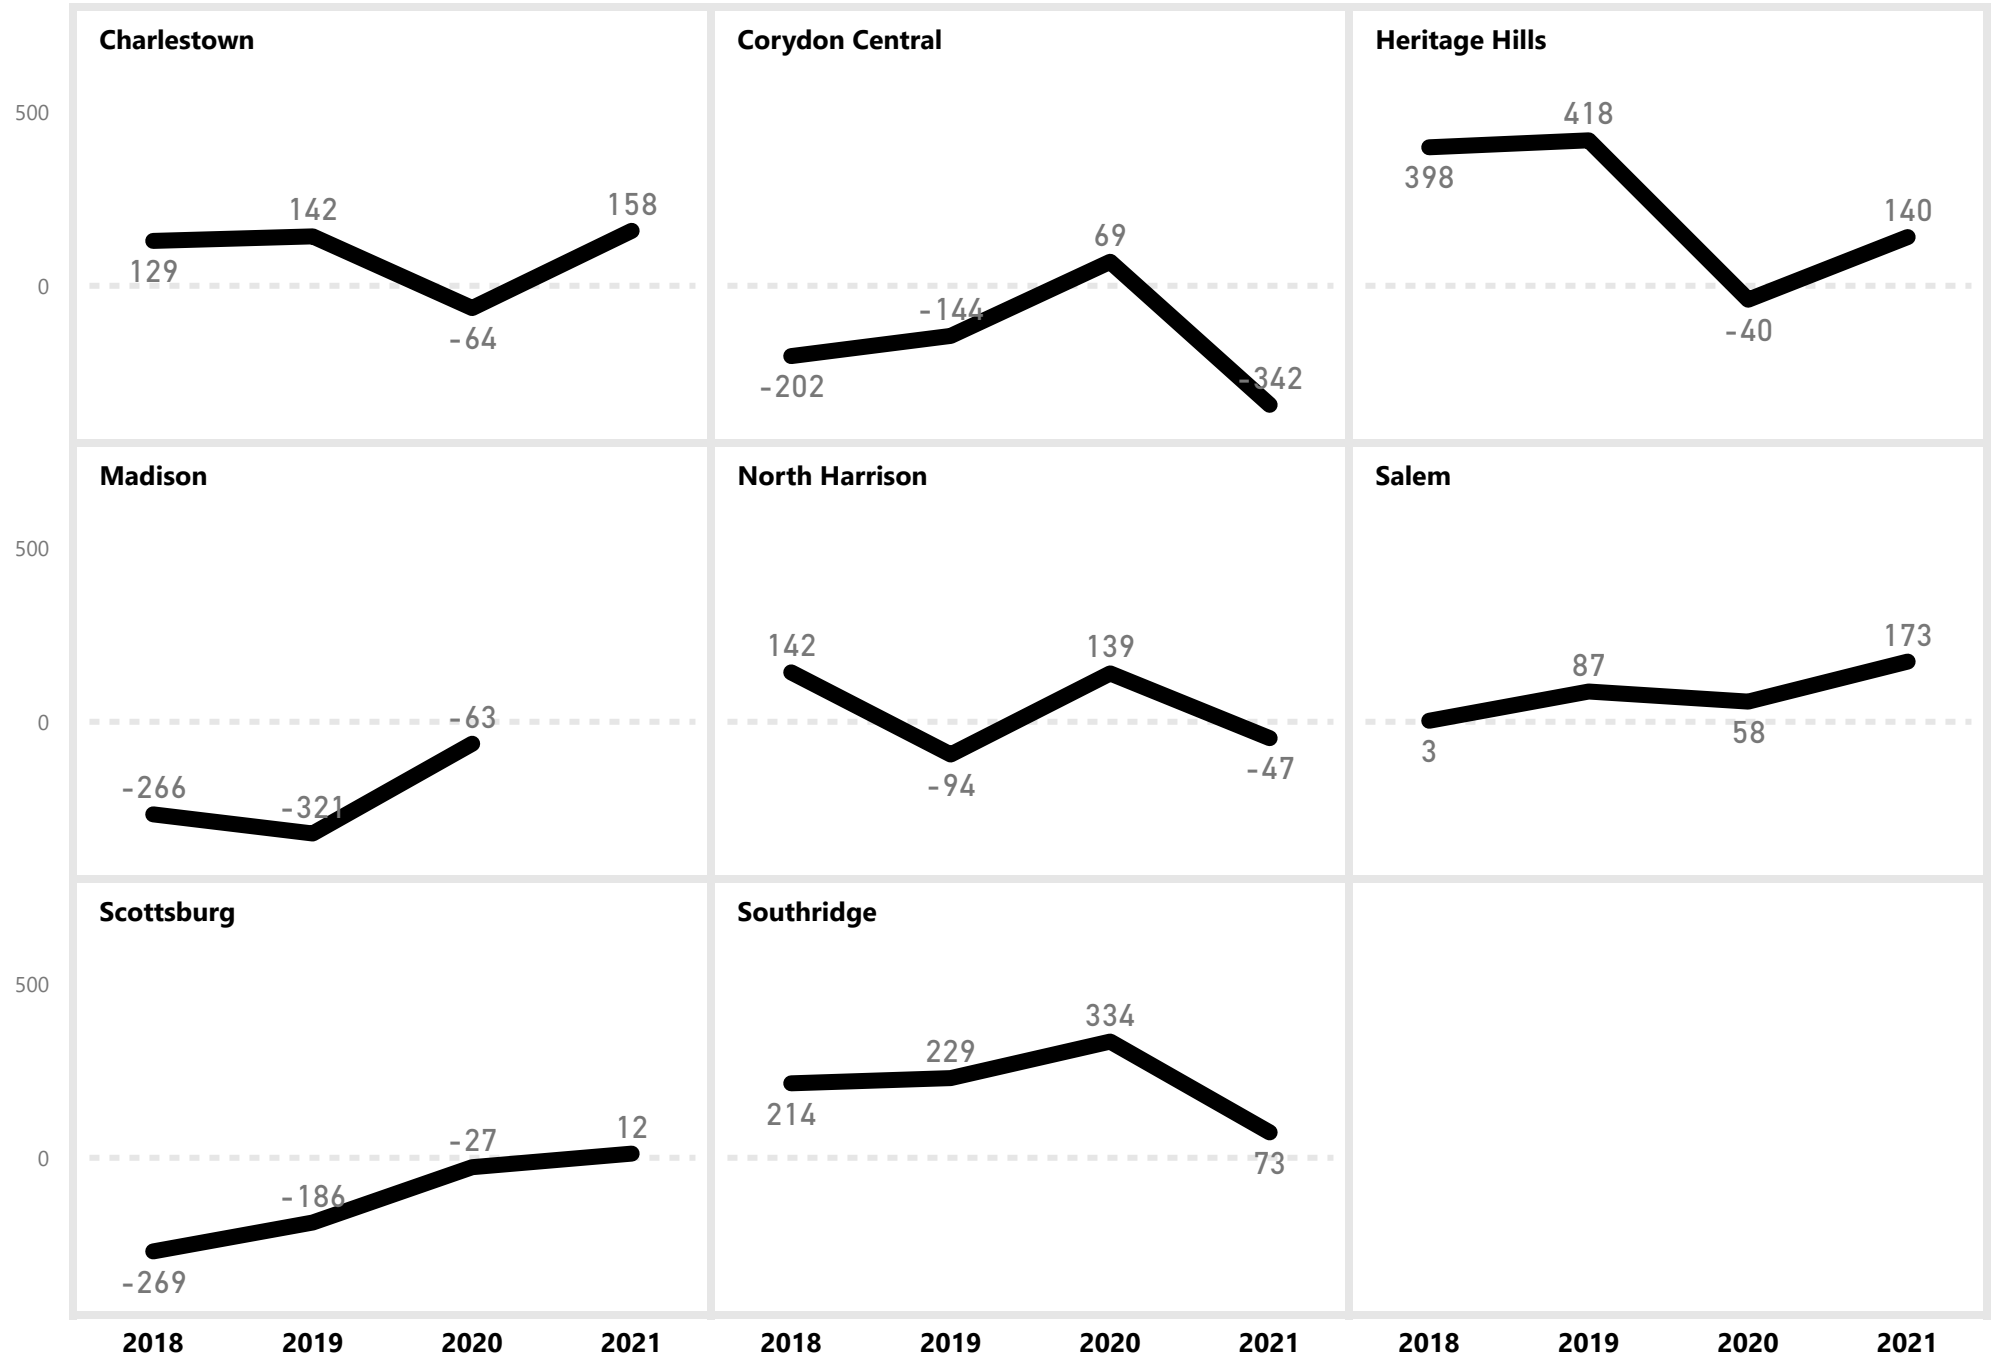

School	PTS	OPP
Southridge	1742	892
Heritage Hills	1553	637
Salem	1141	820
Charlestown	1137	772
North Harrison	1121	981
Scottsburg	847	1317
Corydon Central	688	1307
Madison	513	1163
Total	8742	7889

Points Difference Last 4 Years