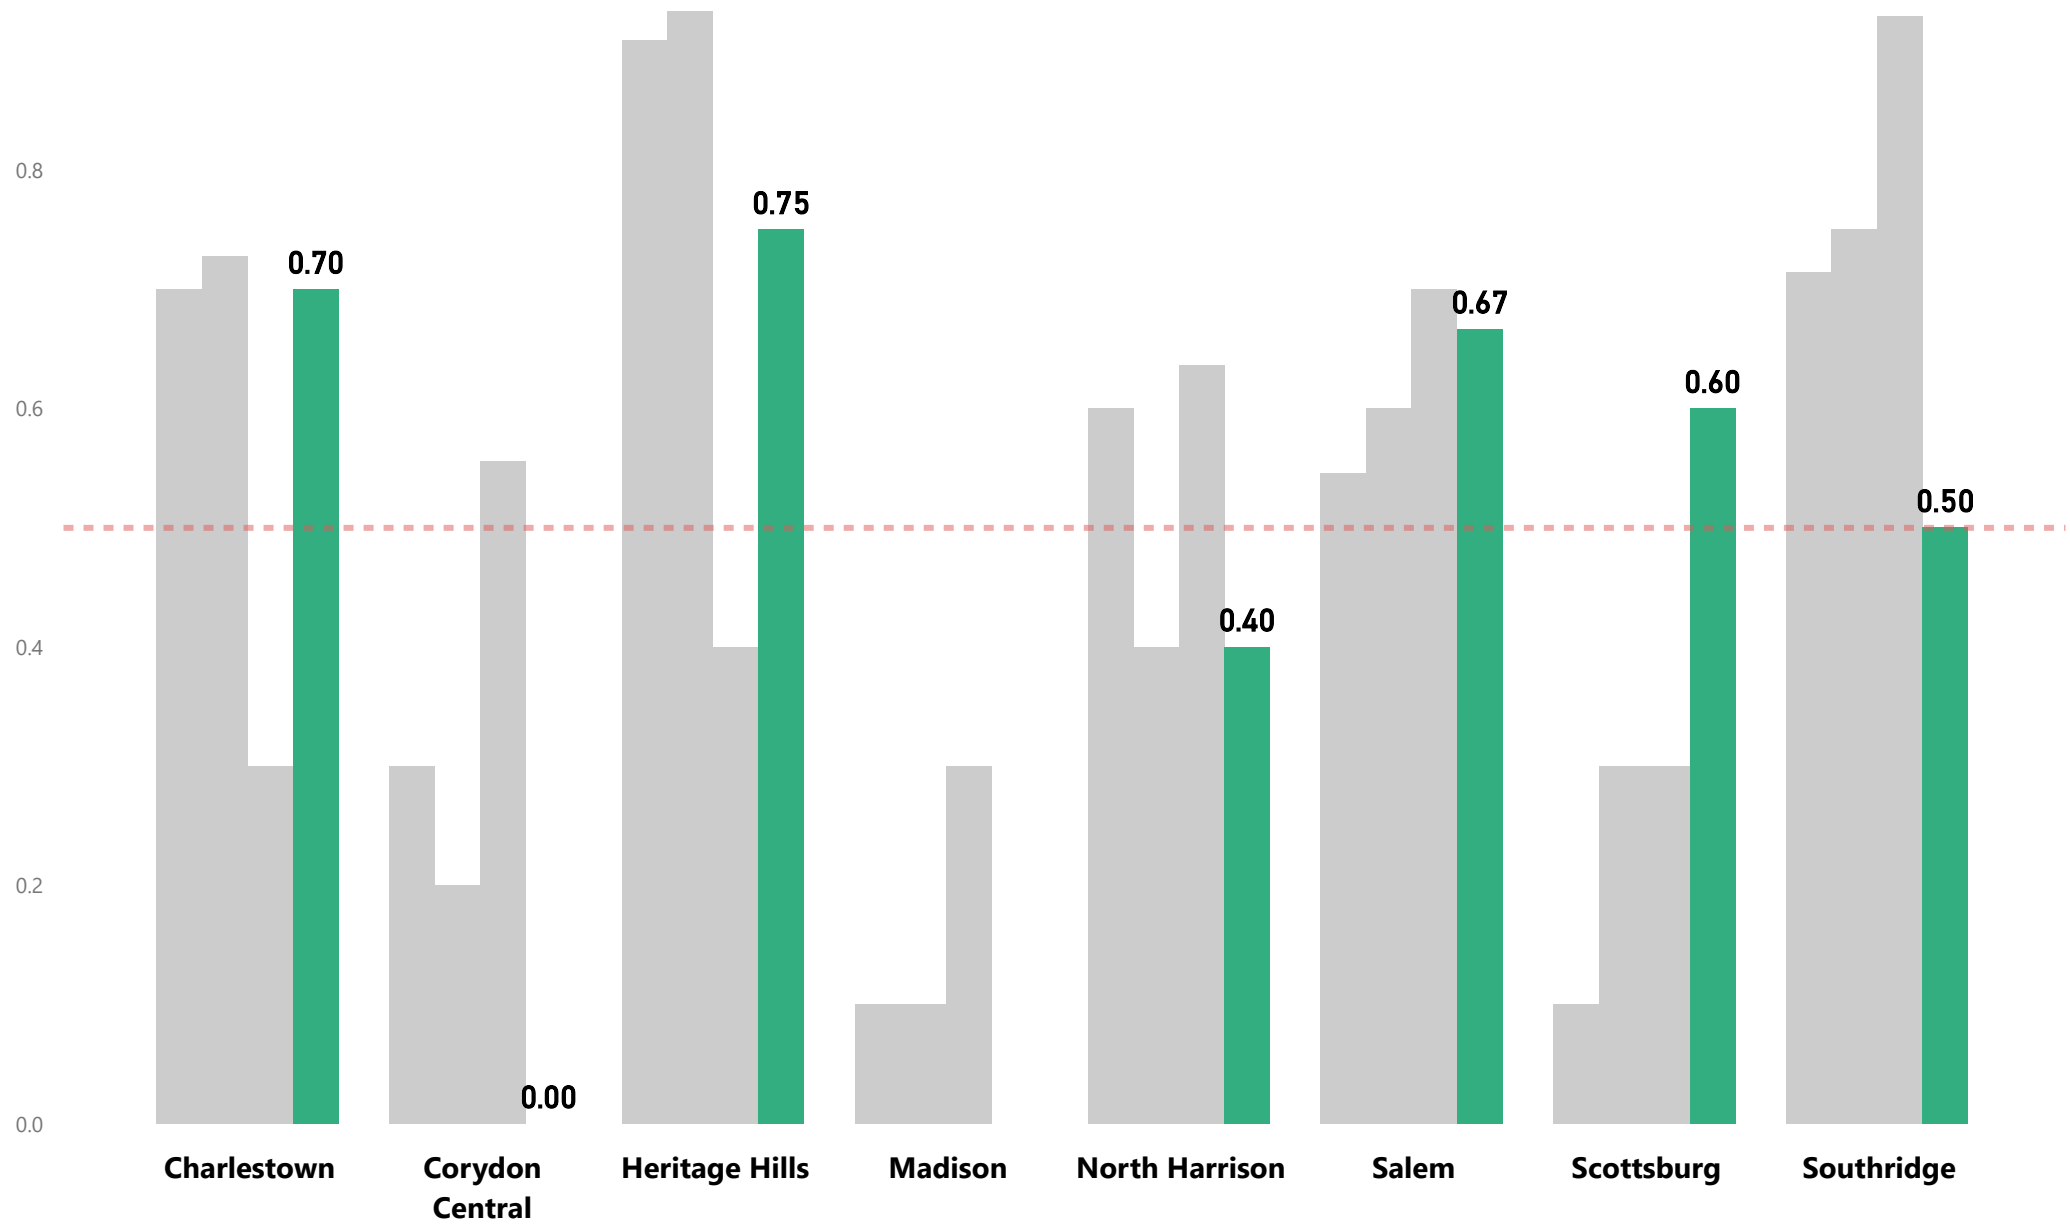

School	Wins	Losses
Heritage Hills	37	11
Southridge	37	13
Charlestown	25	16
Salem	25	15
North Harrison	21	20
Scottsburg	13	27
Corydon Central	10	28
Madison	5	25
Total	173	155

Win % Last 4 Years

Year ● 2018 ● 2019 ● 2020 ● 2021