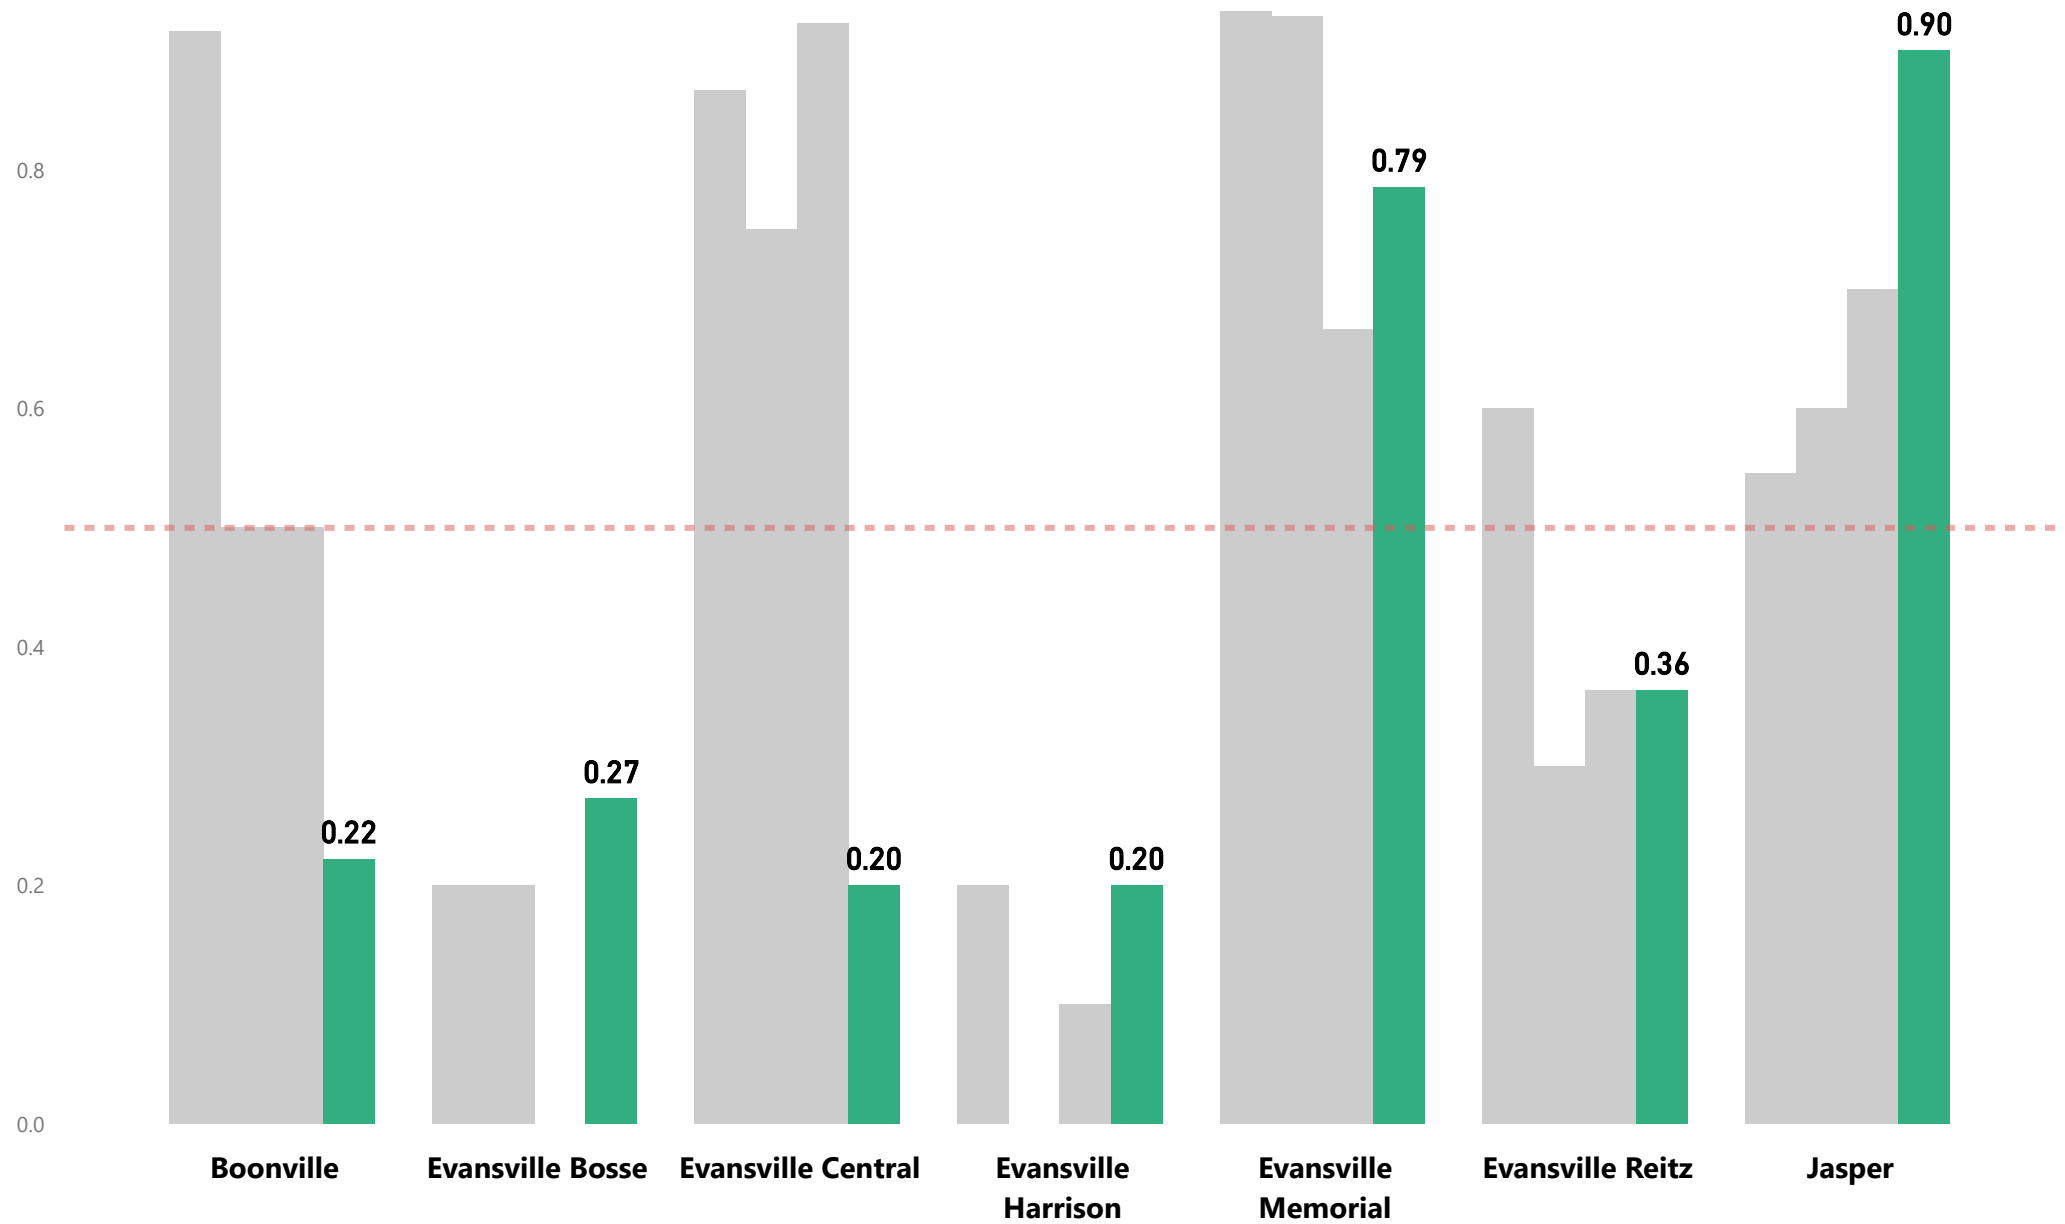

School	Wins	Losses
Evansville Memorial	46	9
Evansville Central	36	14
Jasper	28	13
Boonville	22	17
Evansville Reitz	17	25
Evansville Bosse	7	33
Evansville Harrison	5	35
Total	161	146

Win % Last 4 Years

Year ● 2018 ● 2019 ● 2020 ● 2021