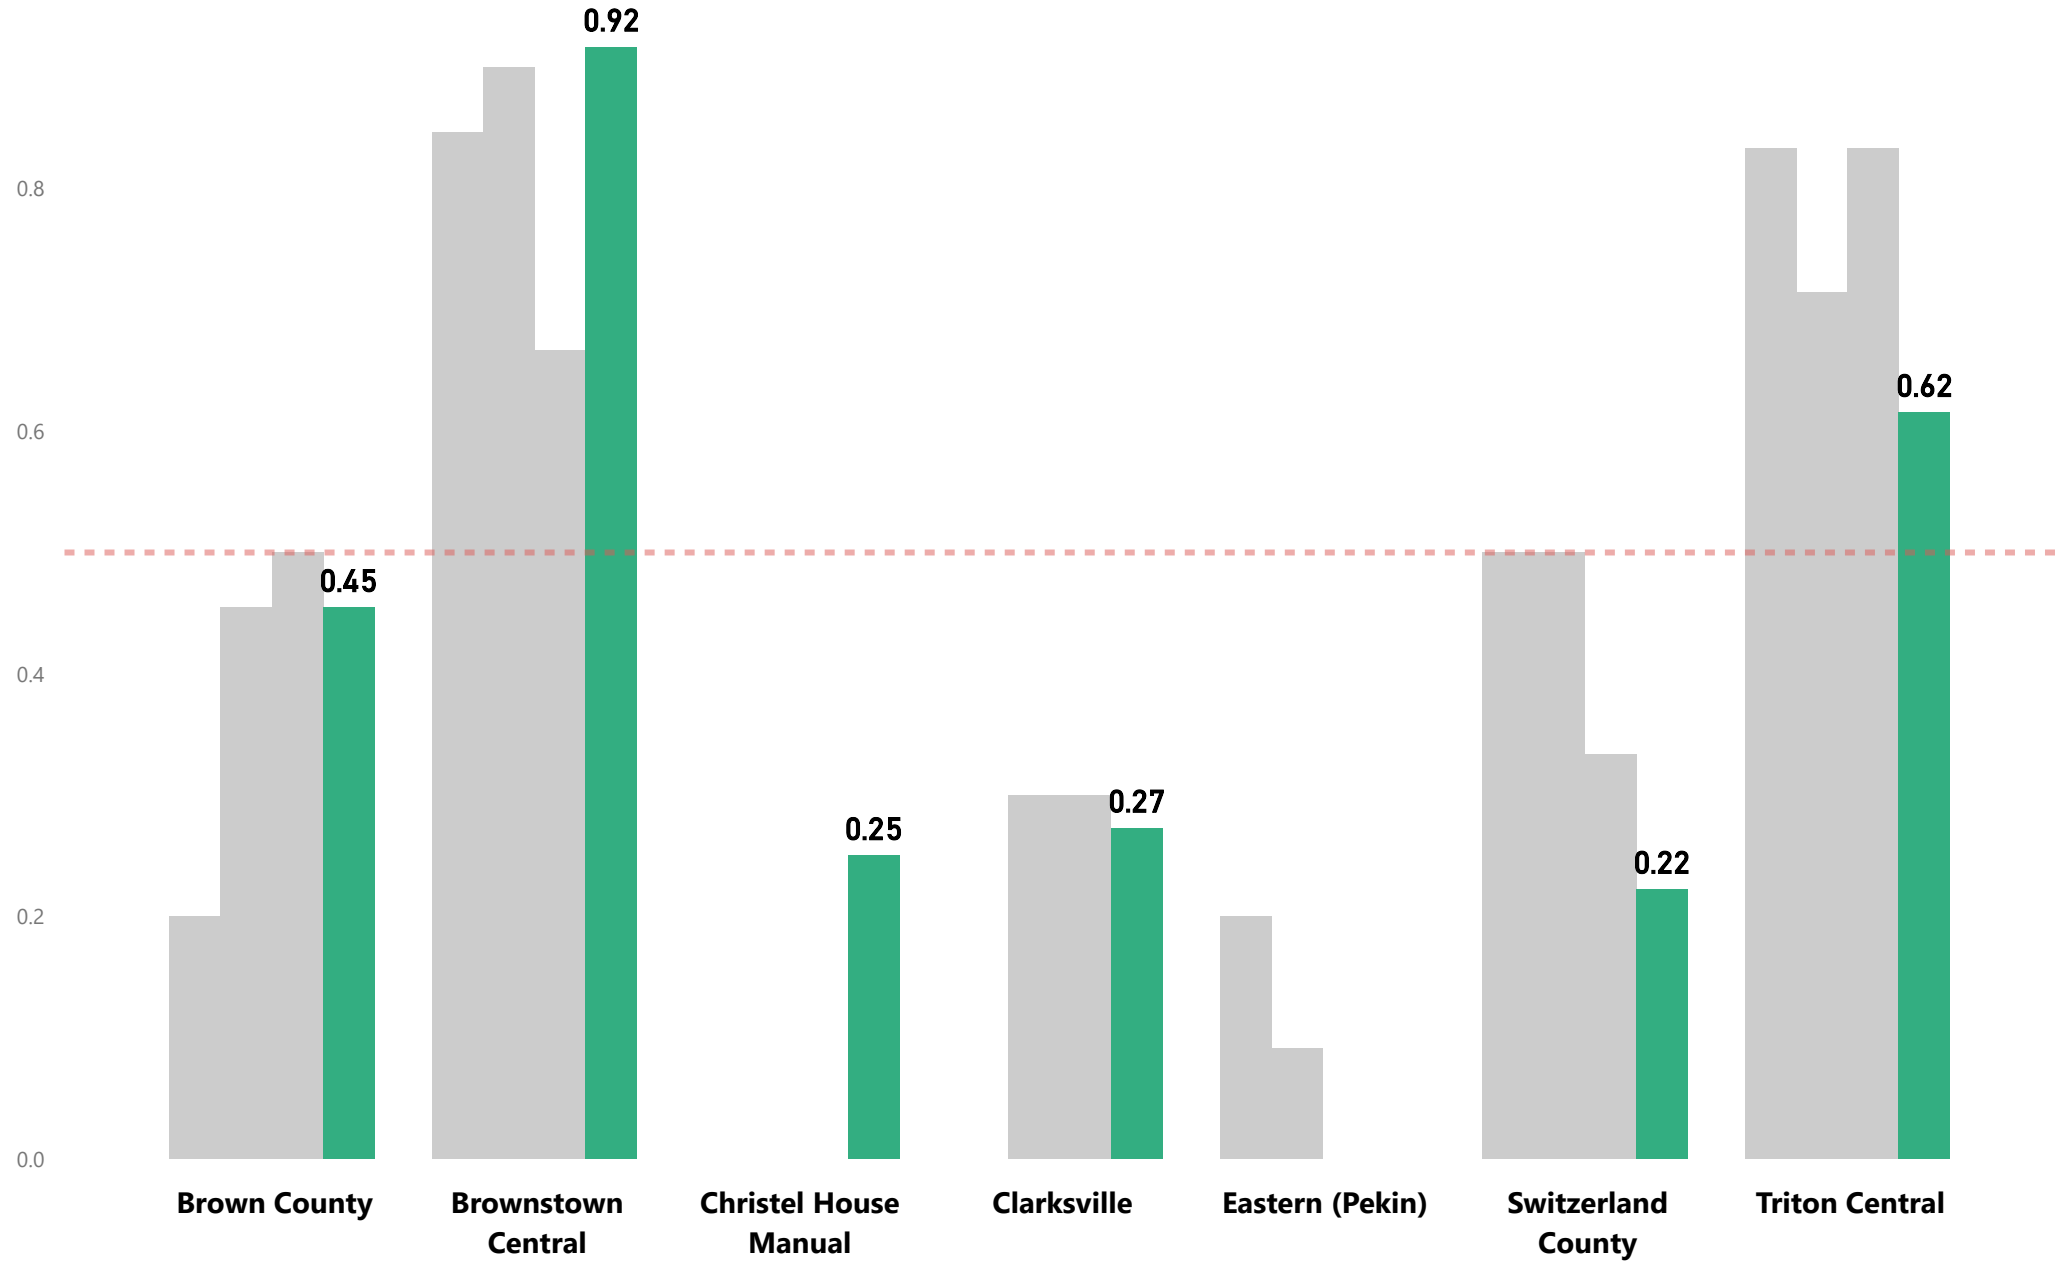

School	Wins	Losses
Triton Central	38	13
Brownstown Central	37	7
Brown County	17	25
Switzerland County	15	23
Clarksville	9	32
Eastern (Pekin)	3	27
Christel House Manual	2	6
Total	121	133

Win % Last 4 Years

Year ● 2018 ● 2019 ● 2020 ● 2021