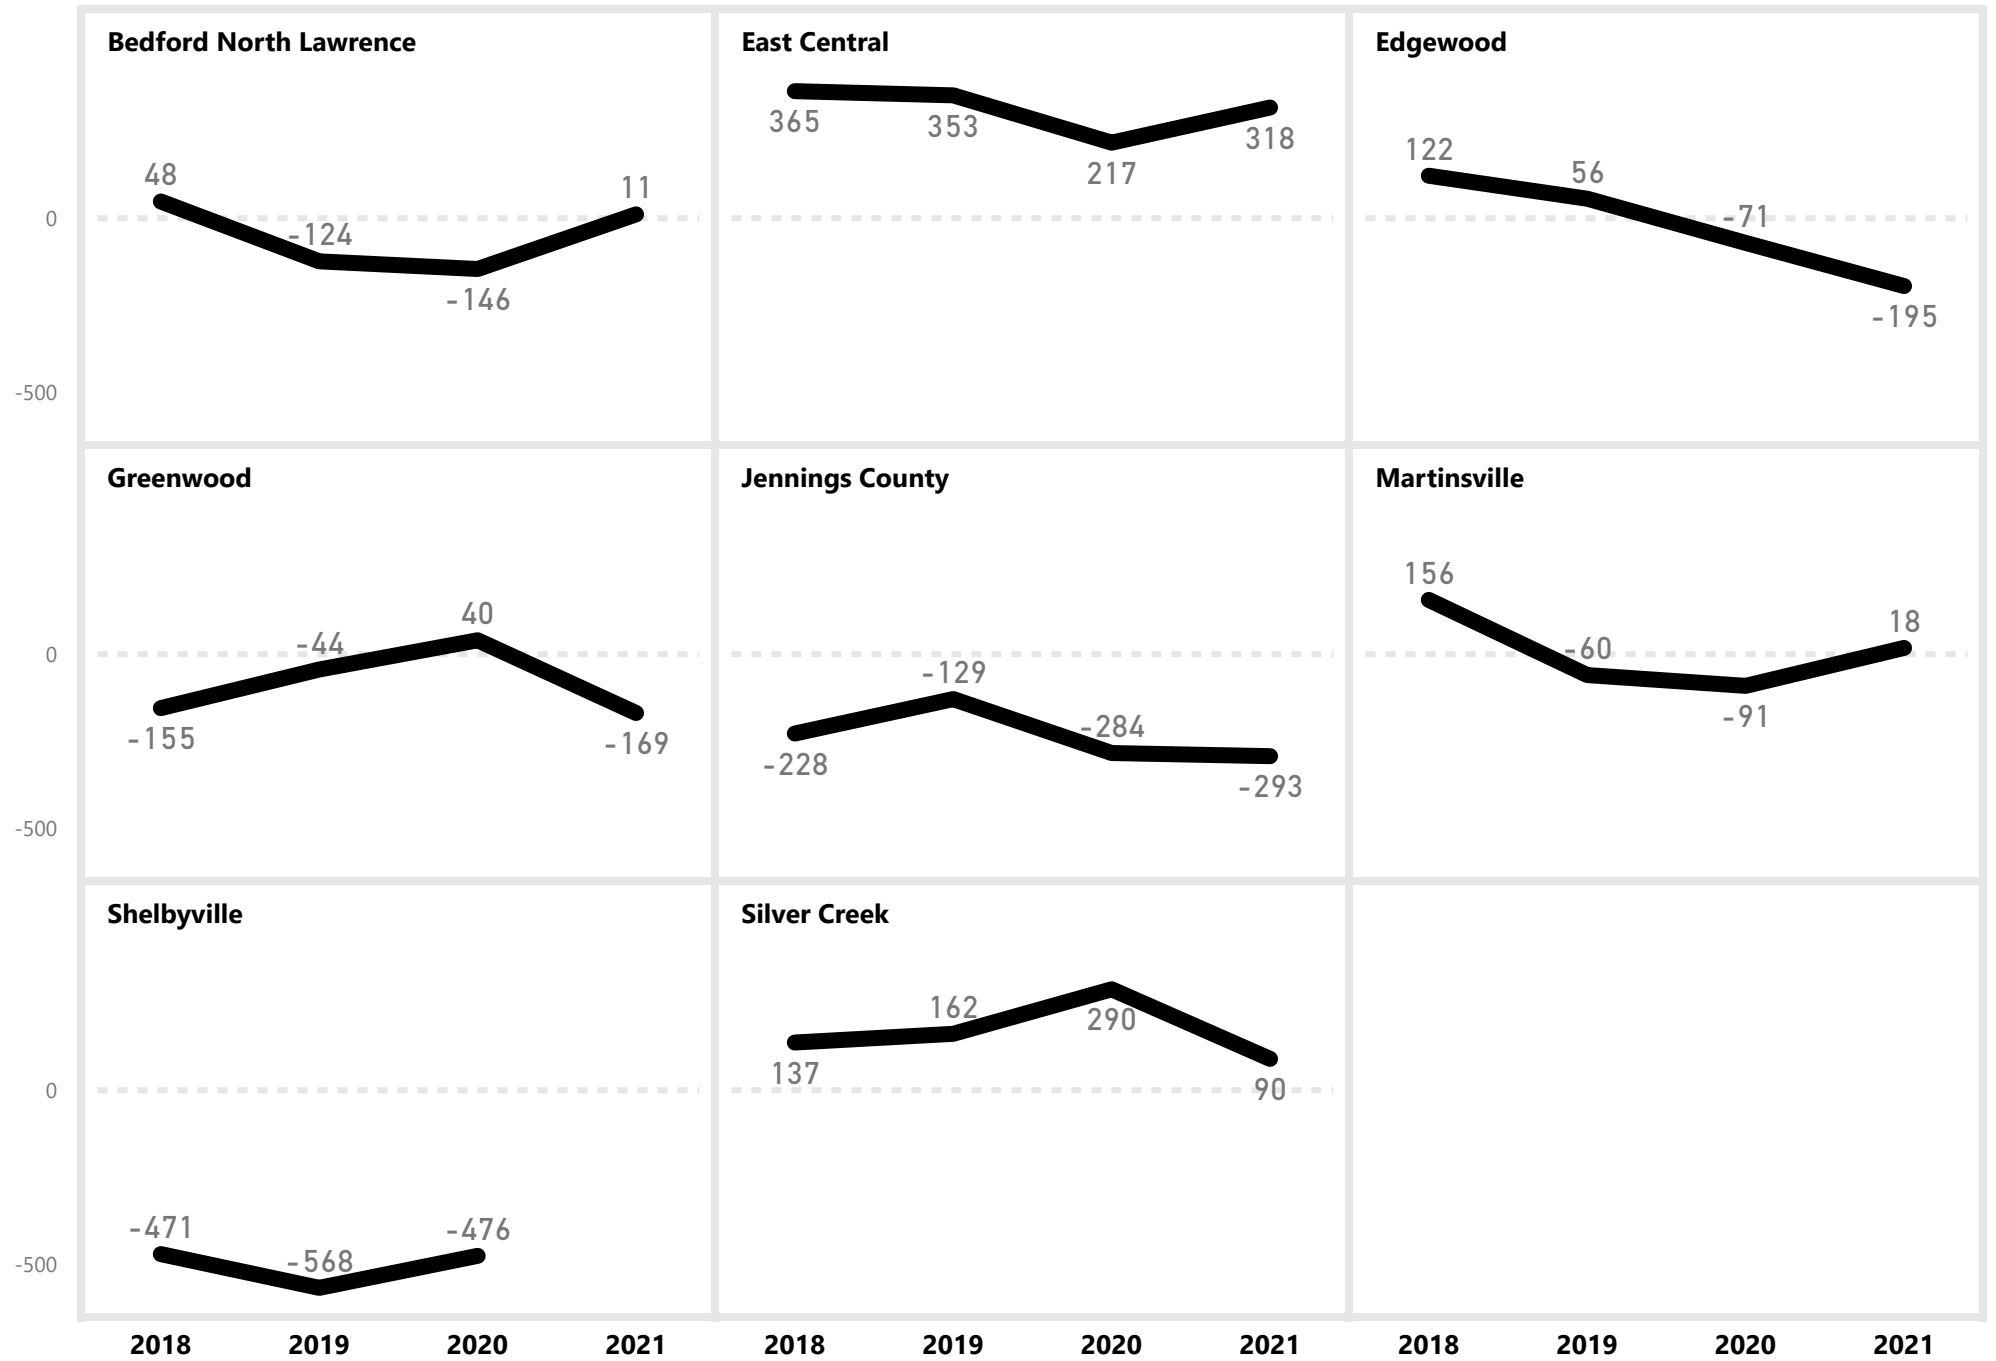

School	PTS	OPP
East Central	1851	598
Silver Creek	1321	642
Martinsville	1290	1267
Greenwood	1067	1395
Bedford North Lawrence	1051	1262
Edgewood	1000	1088
Jennings County	642	1576
Shelbyville	181	1696
Total	8403	9524

Points Difference Last 4 Years