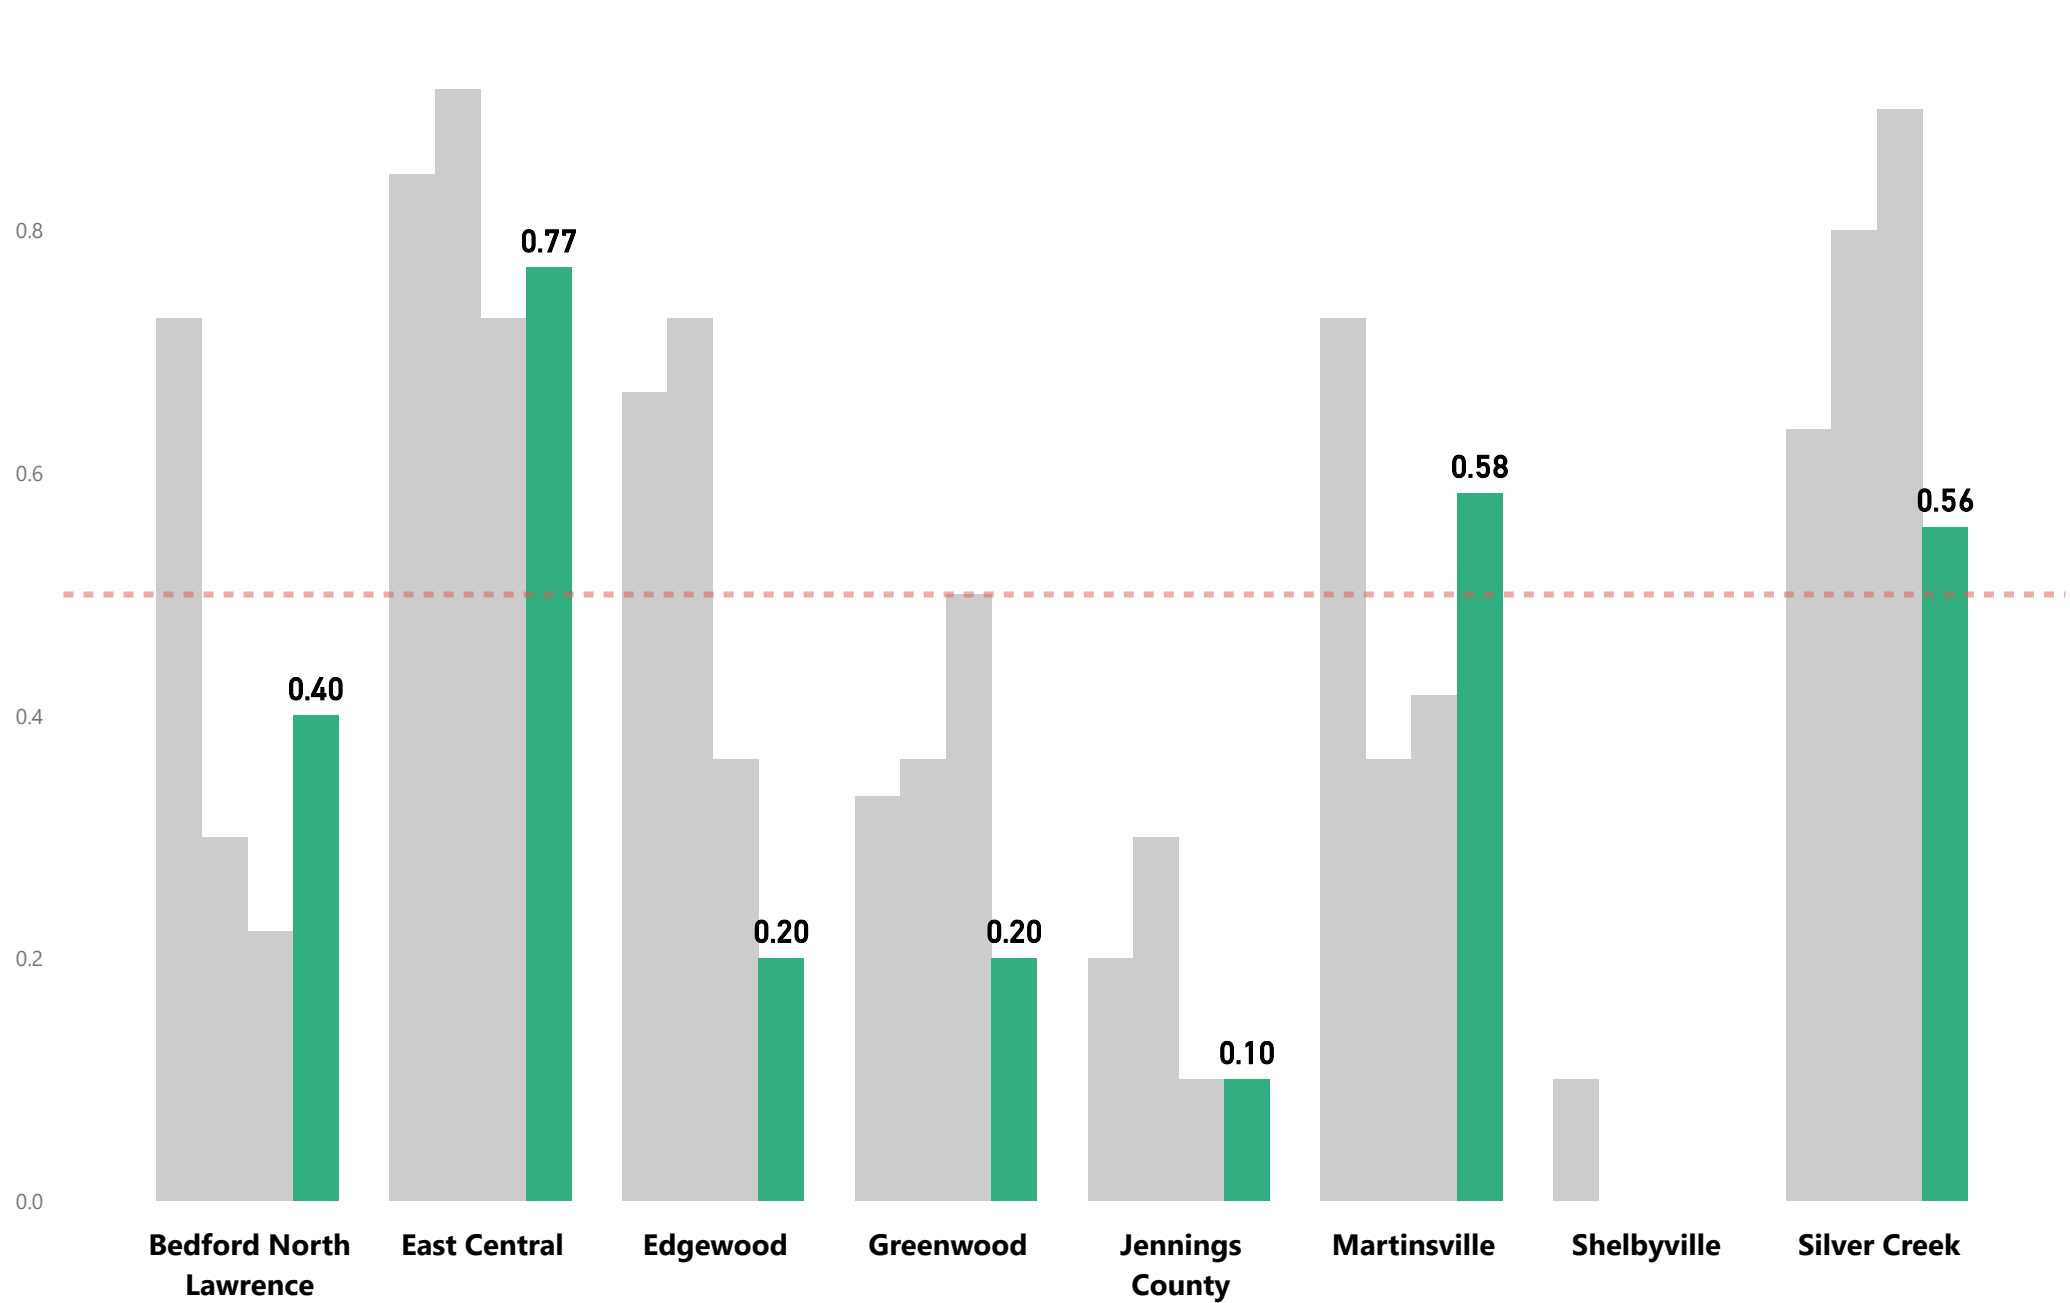

School	Wins	Losses
East Central	40	9
Silver Creek	29	11
Martinsville	24	22
Edgewood	22	22
Bedford North Lawrence	17	23
Greenwood	15	28
Jennings County	7	33
Shelbyville	1	29
Total	155	177

Win % Last 4 Years

Year ● 2018 ● 2019 ● 2020 ● 2021