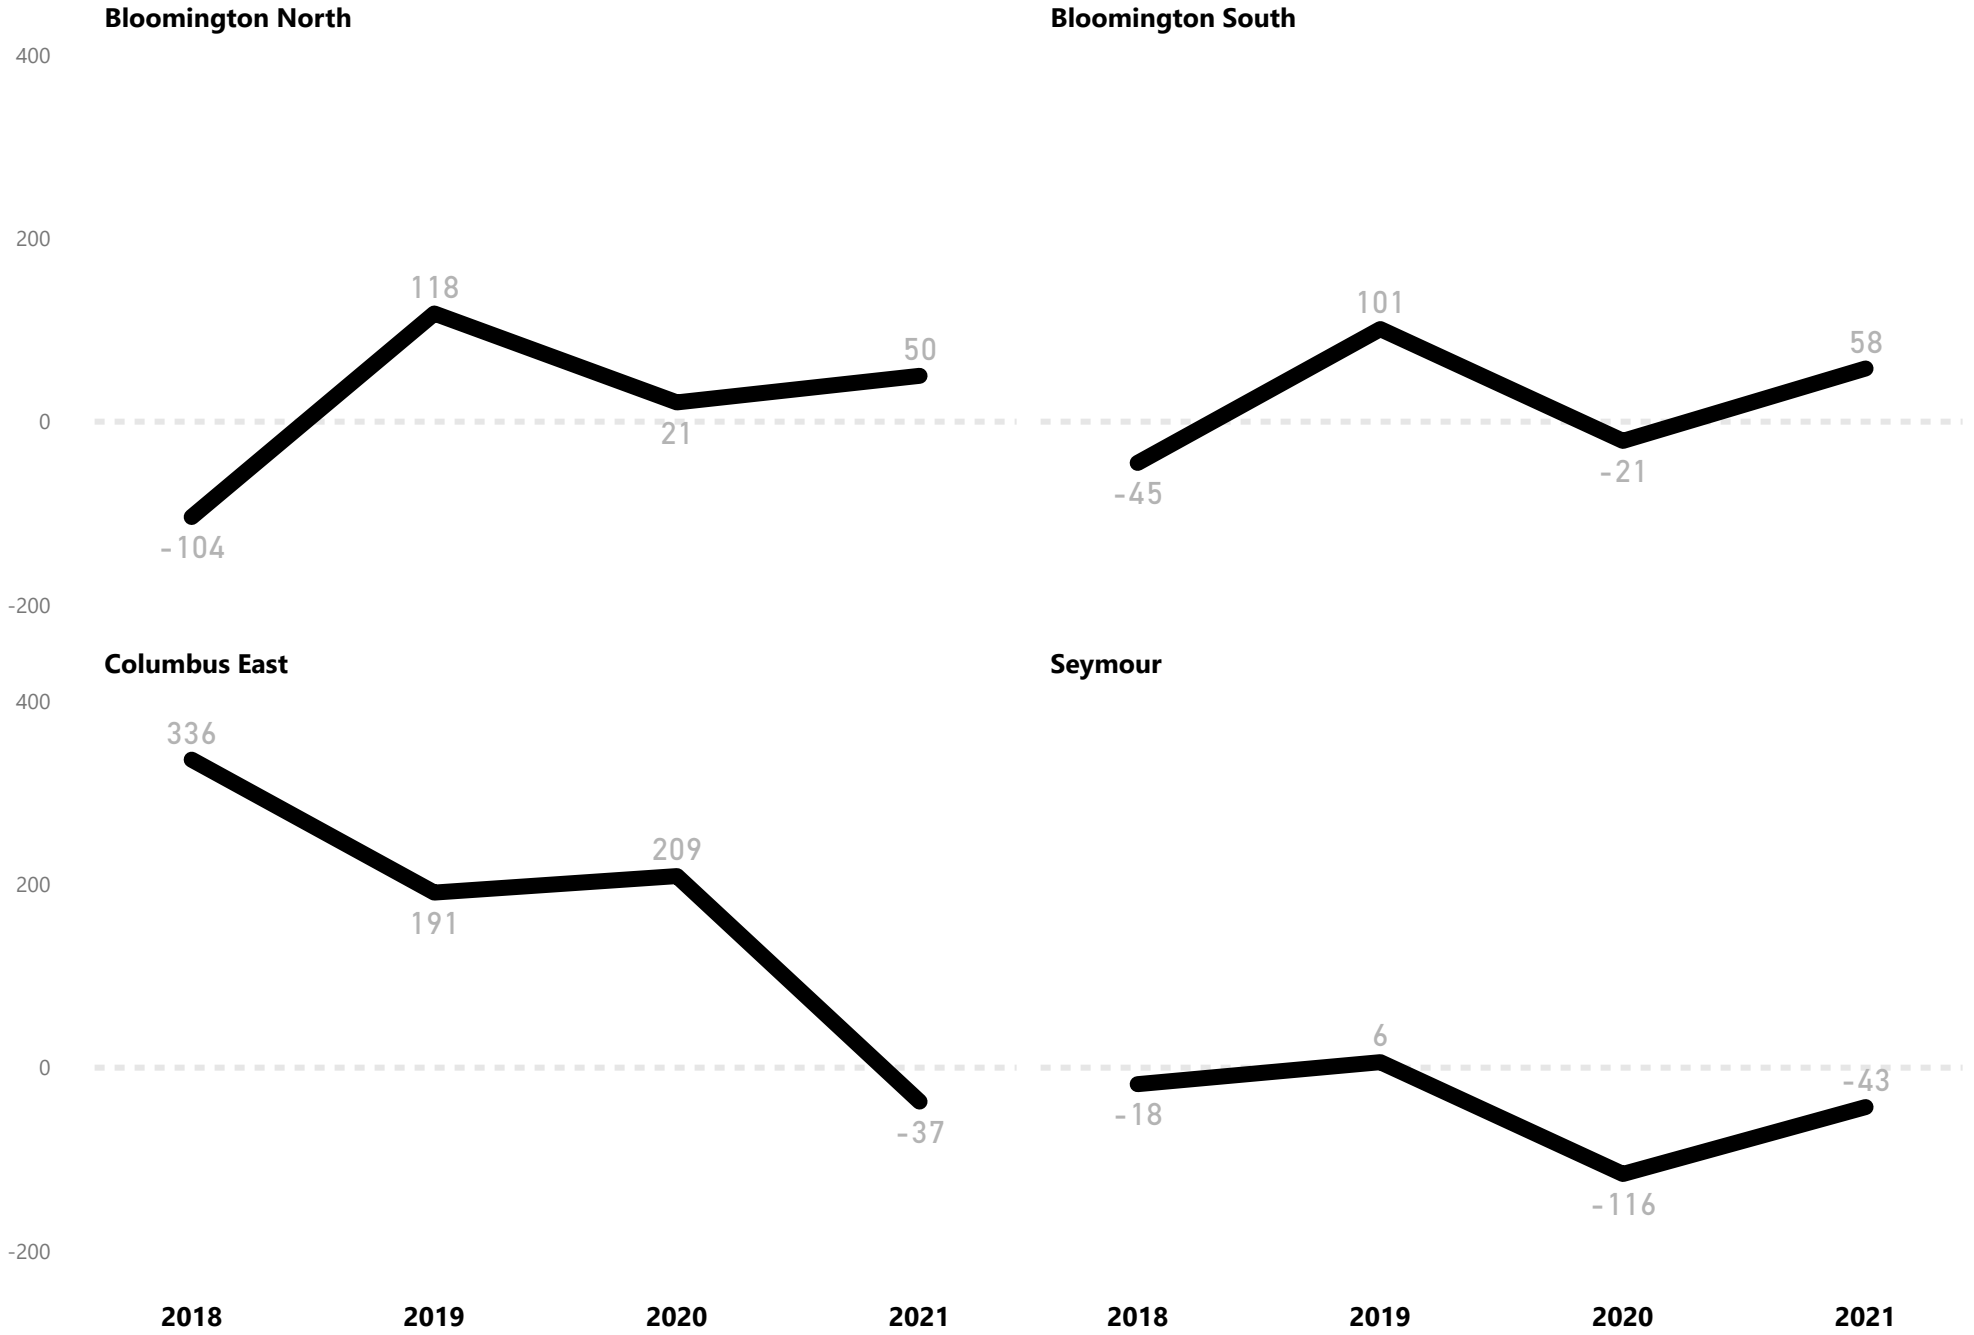

School	Wins	Losses
Columbus East	30	15
Bloomington South	26	18
Bloomington North	21	20
Seymour	17	23
Total	94	76

Win % Last 4 Years

Year ● 2018 ● 2019 ● 2020 ● 2021

School	PTS	OPP
Columbus East	1547	848
Bloomington North	1228	1143
Bloomington South	1171	1078
Seymour	969	1140
Total	4915	4209

Points Difference Last 4 Years

School	Wins	Losses
East Central	40	9
Silver Creek	29	11
Martinsville	24	22
Edgewood	22	22
Bedford North Lawrence	17	23
Greenwood	15	28
Jennings County	7	33
Shelbyville	1	29
Total	155	177

Points Difference Last 4 Years