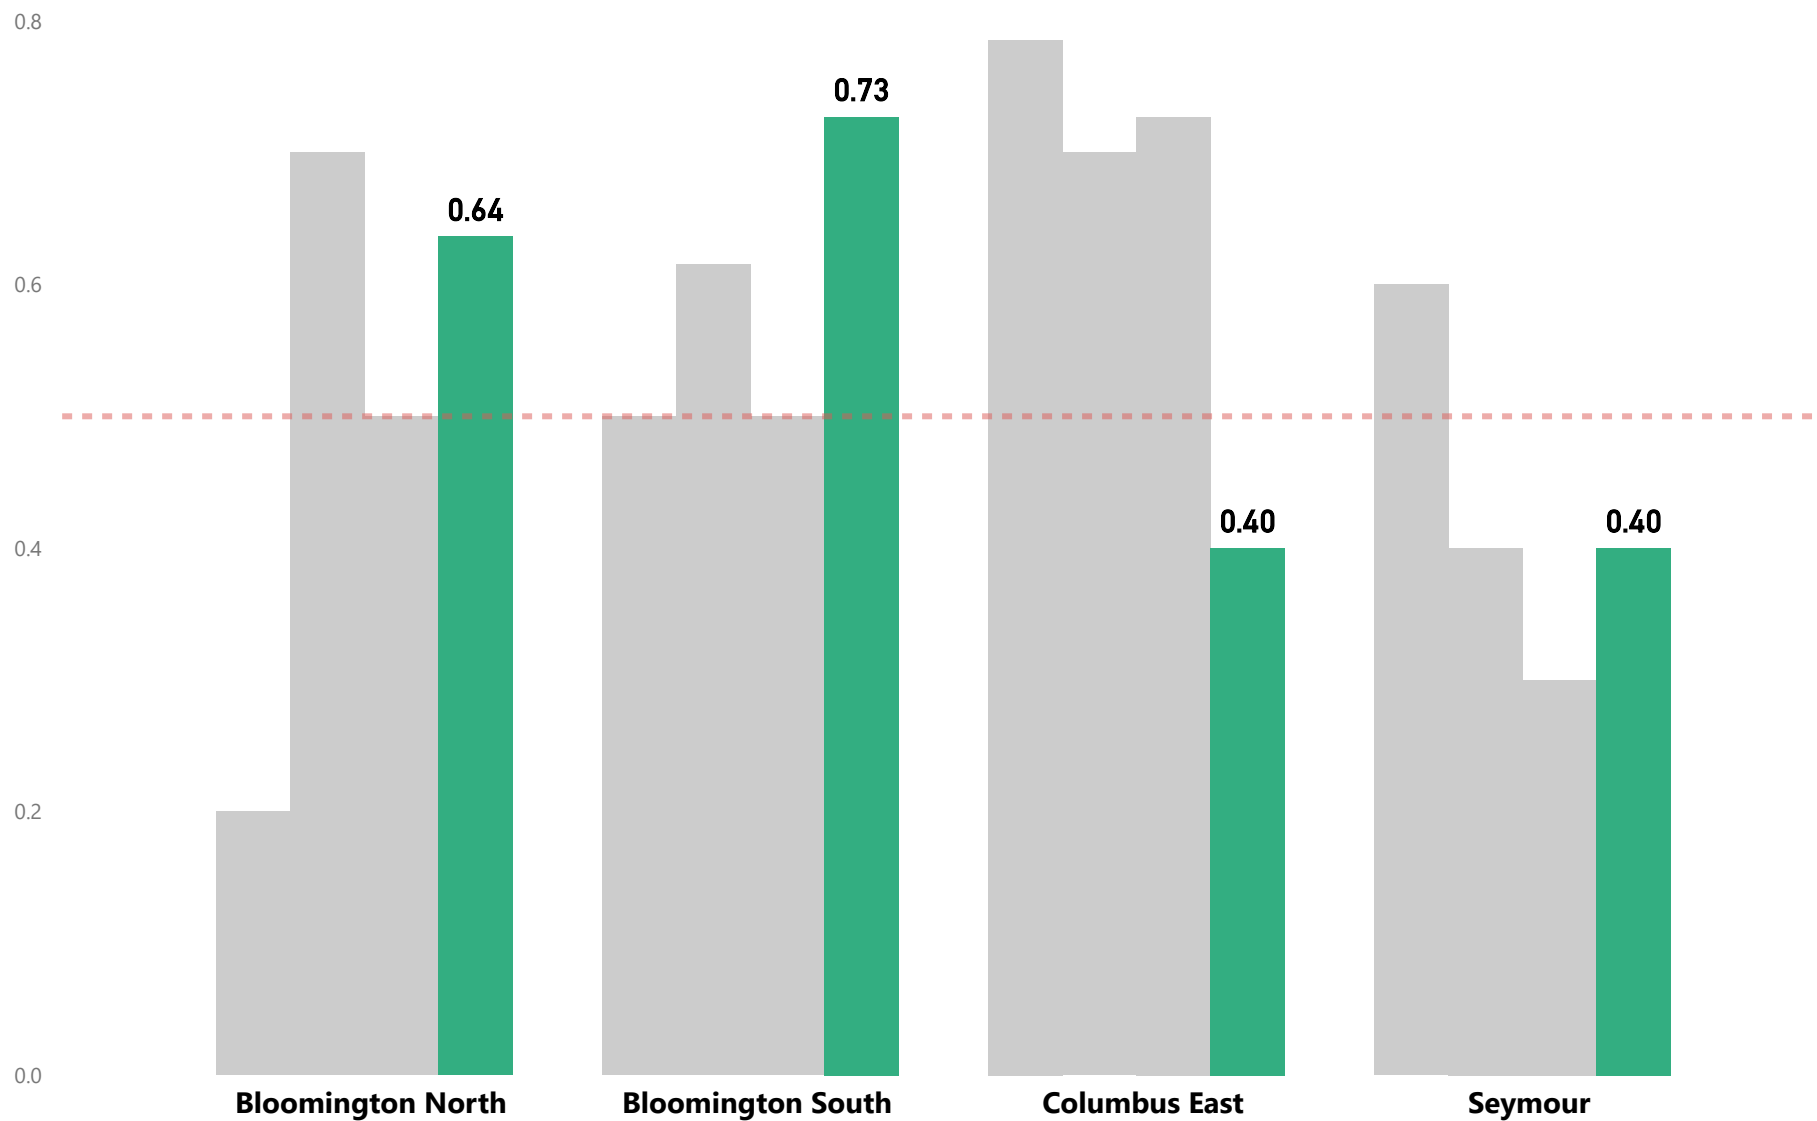

School	Wins	Losses
Columbus East	30	15
Bloomington South	26	18
Bloomington North	21	20
Seymour	17	23
Total	94	76

Win % Last 4 Years

Year ● 2018 ● 2019 ● 2020 ● 2021

School	PTS	OPP
Columbus East	1547	848
Bloomington North	1228	1143
Bloomington South	1171	1078
Seymour	969	1140
Total	4915	4209

Points Difference Last 4 Years

School	Wins	Losses
East Central	40	9
Silver Creek	29	11
Martinsville	24	22
Edgewood	22	22
Bedford North Lawrence	17	23
Greenwood	15	28
Jennings County	7	33
Shelbyville	1	29
Total	155	177

Points Difference Last 4 Years