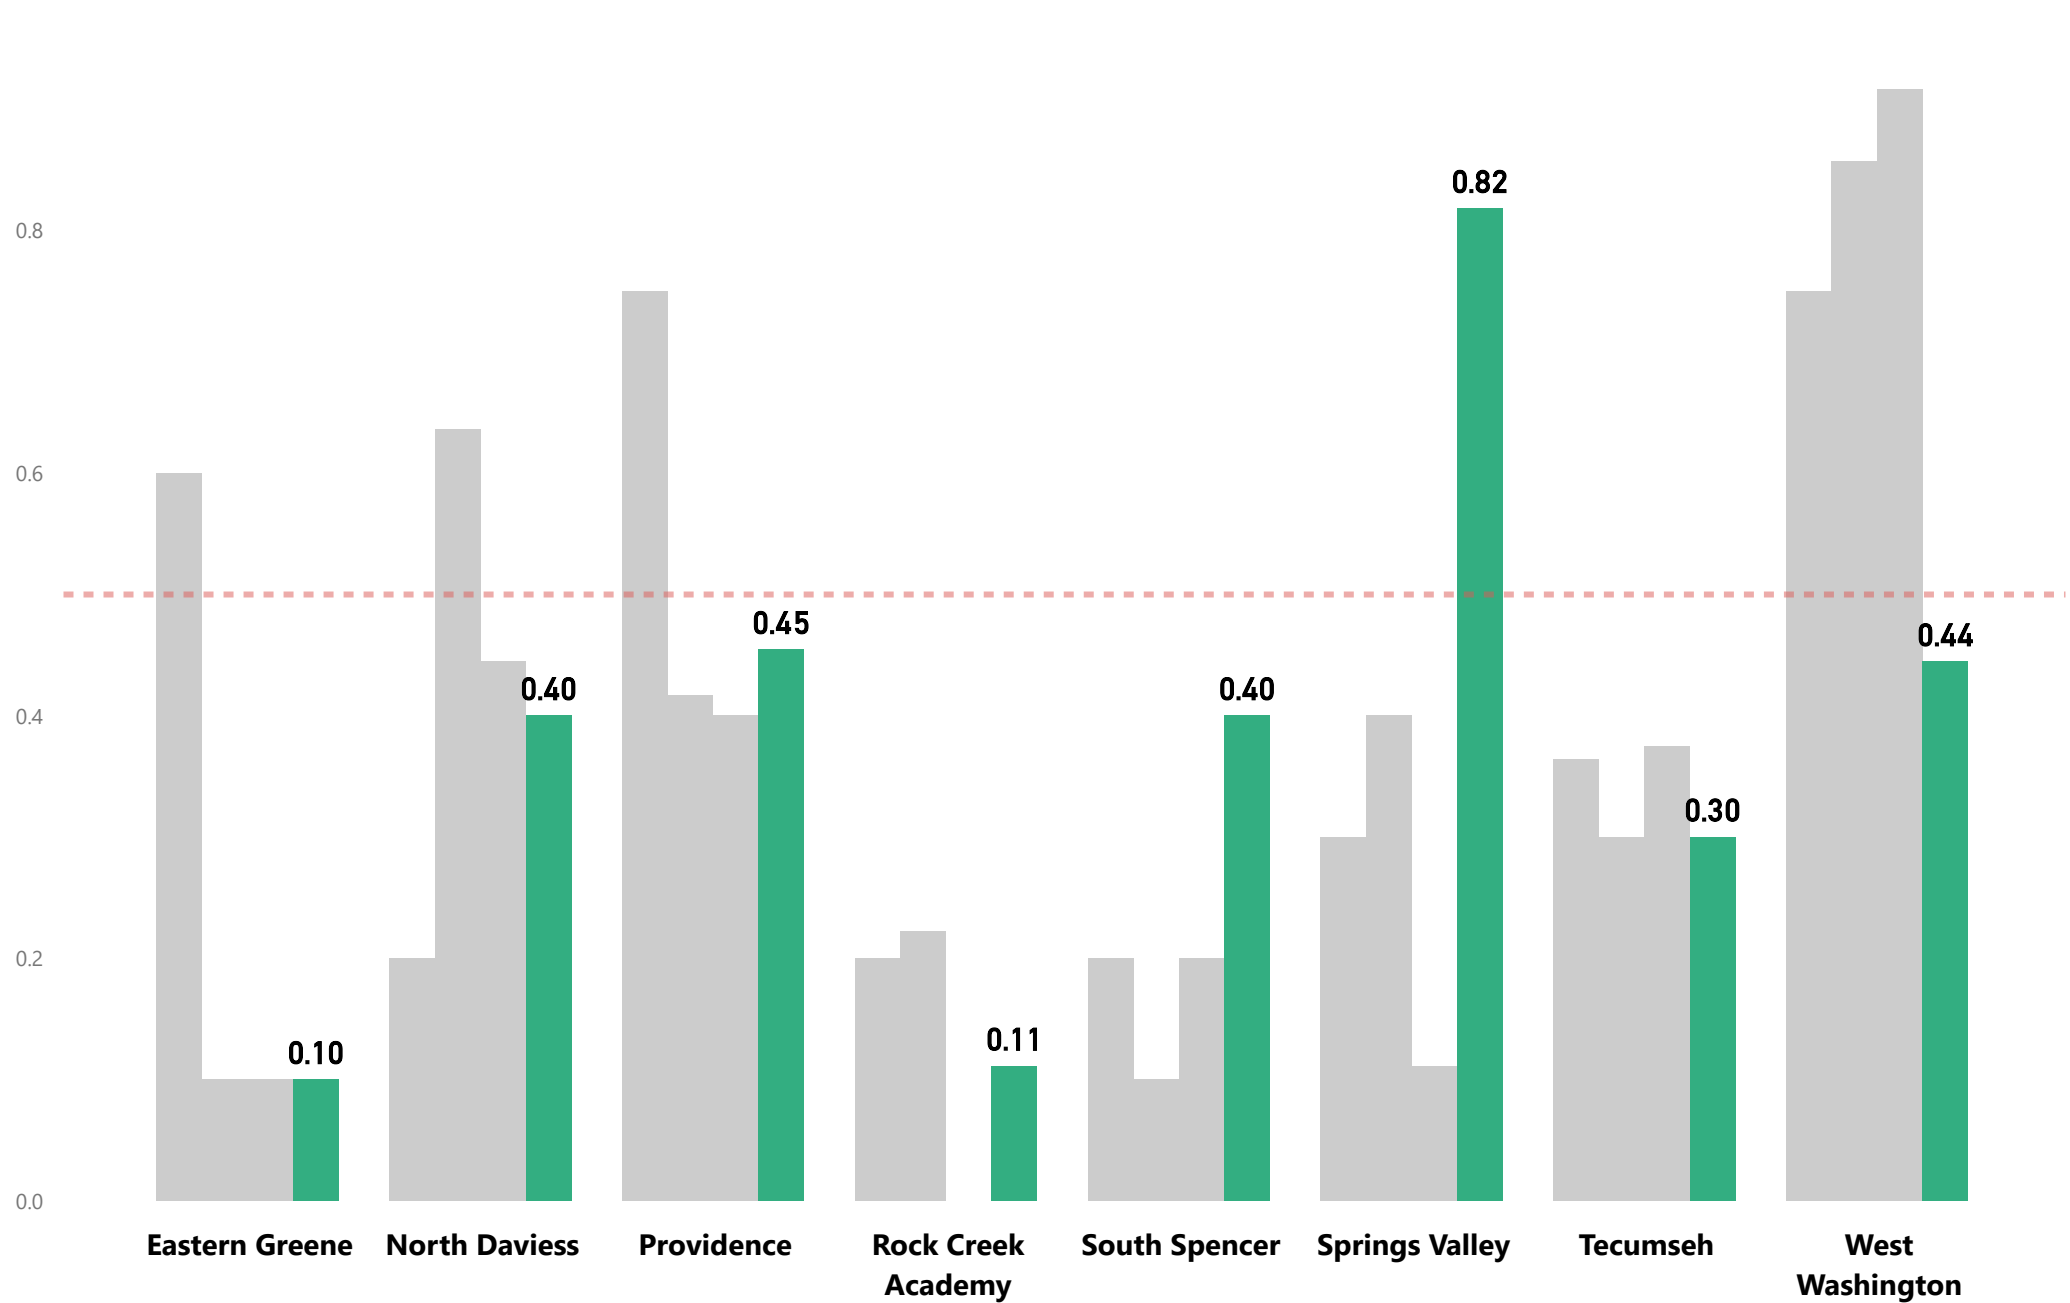

Win % Last 4 Years

Year ● 2018 ● 2019 ● 2020 ● 2021

School	PTS	OPP
Paoli	1552	883
Evansville Mater Dei	1490	907
Perry Central	1231	728
North Posey	1115	1182
Mitchell	896	1083
Tell City	824	764
Forest Park	646	1013
Crawford County	281	1102
Total	8035	7662

Points Difference Last 4 Years

School	Wins	Losses
West Washington	36	11
Providence	23	22
North Daviess	17	23
Springs Valley	17	23
Tecumseh	13	26
Eastern Greene	9	31
South Spencer	9	31
Rock Creek Academy	5	23
Total	129	190

Win % Last 4 Years

Year ● 2018 ● 2019 ● 2020 ● 2021

School	PTS	OPP
West Washington	1569	831
Providence	1003	962
Springs Valley	932	928
North Daviess	926	1043
Tecumseh	732	968
South Spencer	684	1390
Eastern Greene	497	1379
Rock Creek Academy	410	1059
Total	6753	8560

Points Difference Last 4 Years