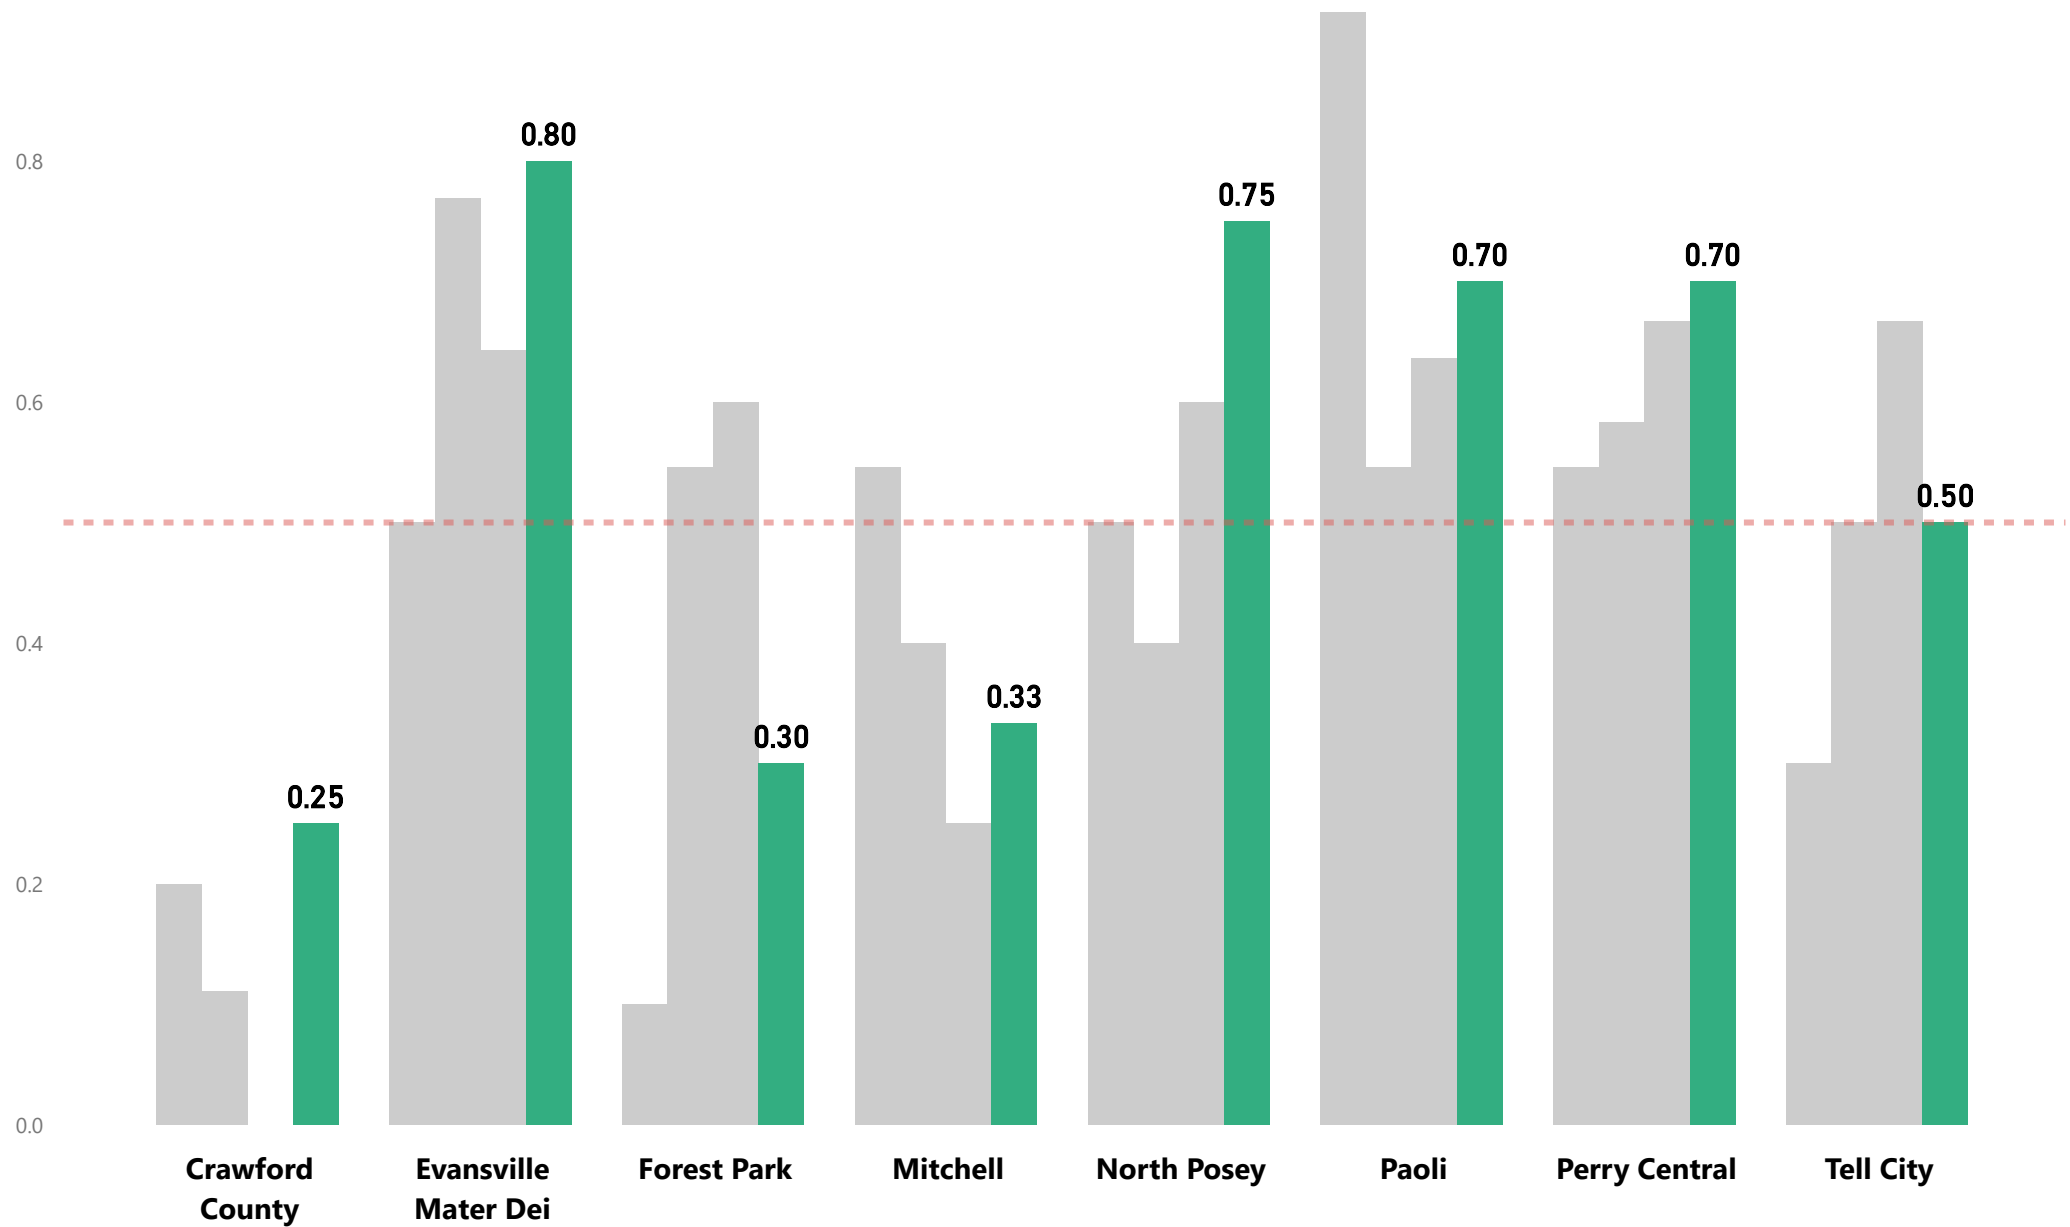

School	Wins	Losses
Evansville Mater Dei	37	17
Paoli	32	13
Perry Central	28	17
North Posey	24	18
Tell City	19	20
Forest Park	16	25
Mitchell	15	23
Crawford County	5	22
Total	176	155

Win % Last 4 Years

Year ● 2018 ● 2019 ● 2020 ● 2021